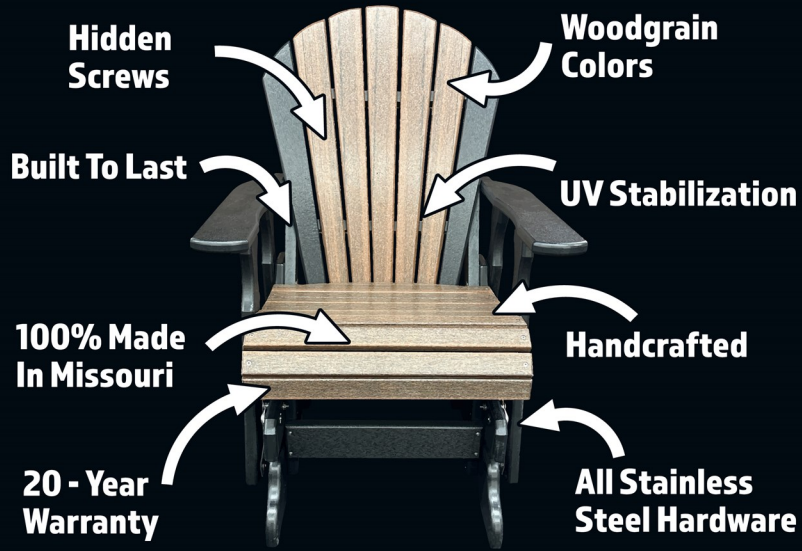

THE DUTCH BOY DIFFERENCE

"Ah... The Difference"

20 Year Warranty

www.dutchboypoly.com

Is This For Me?

We would like to
Thankyou for choosing
DUTCH BOY POLY!!

MISSION:

**“Relax in Dutch Boy Style —
Where outdoor moments
are remembered.”
“Ah... the Difference”**

“Octagon Picnic Tables”

WeatherWood on Brown

WHY DUTCH BOY?

- 100% USA made in Missouri
- Environmentally Friendly
- Weather resistant poly that doesn't bend to the environment
- Many styles and colors to suit everyone's taste
- Pet friendly
- Termite and Mold resistant
- Nook friendly ... Including coffee
- Hidden Fasteners
- 4000+ color, style options
- Marine Grade Stainless Steel Fasteners
- Providing Jobs for hard-working Americans
- 20 Year Warranty

WHAT IS IT?

Have you ever wondered how poly furniture is made? Many of our customers are unaware that our furniture is made from 95% RECYCLED CONTENT, with the majority coming from post-consumer milk bottles collected in community recycling programs. It is amazing how a milk bottle is recycled and given new life as an Adirondack Chair, which will last a lifetime!

11 BEAUTIFUL WOOD- GRAIN COLORS!

Birchwood
Antique Mahogany
Brazilian Walnut
Coastal Gray
Driftwood Gray
Marble
Speckled Maple
Stone
Grabe
Barnboard
Walnut

Use all these Colors for
Seats and Backs Only

“Side / End Tables”